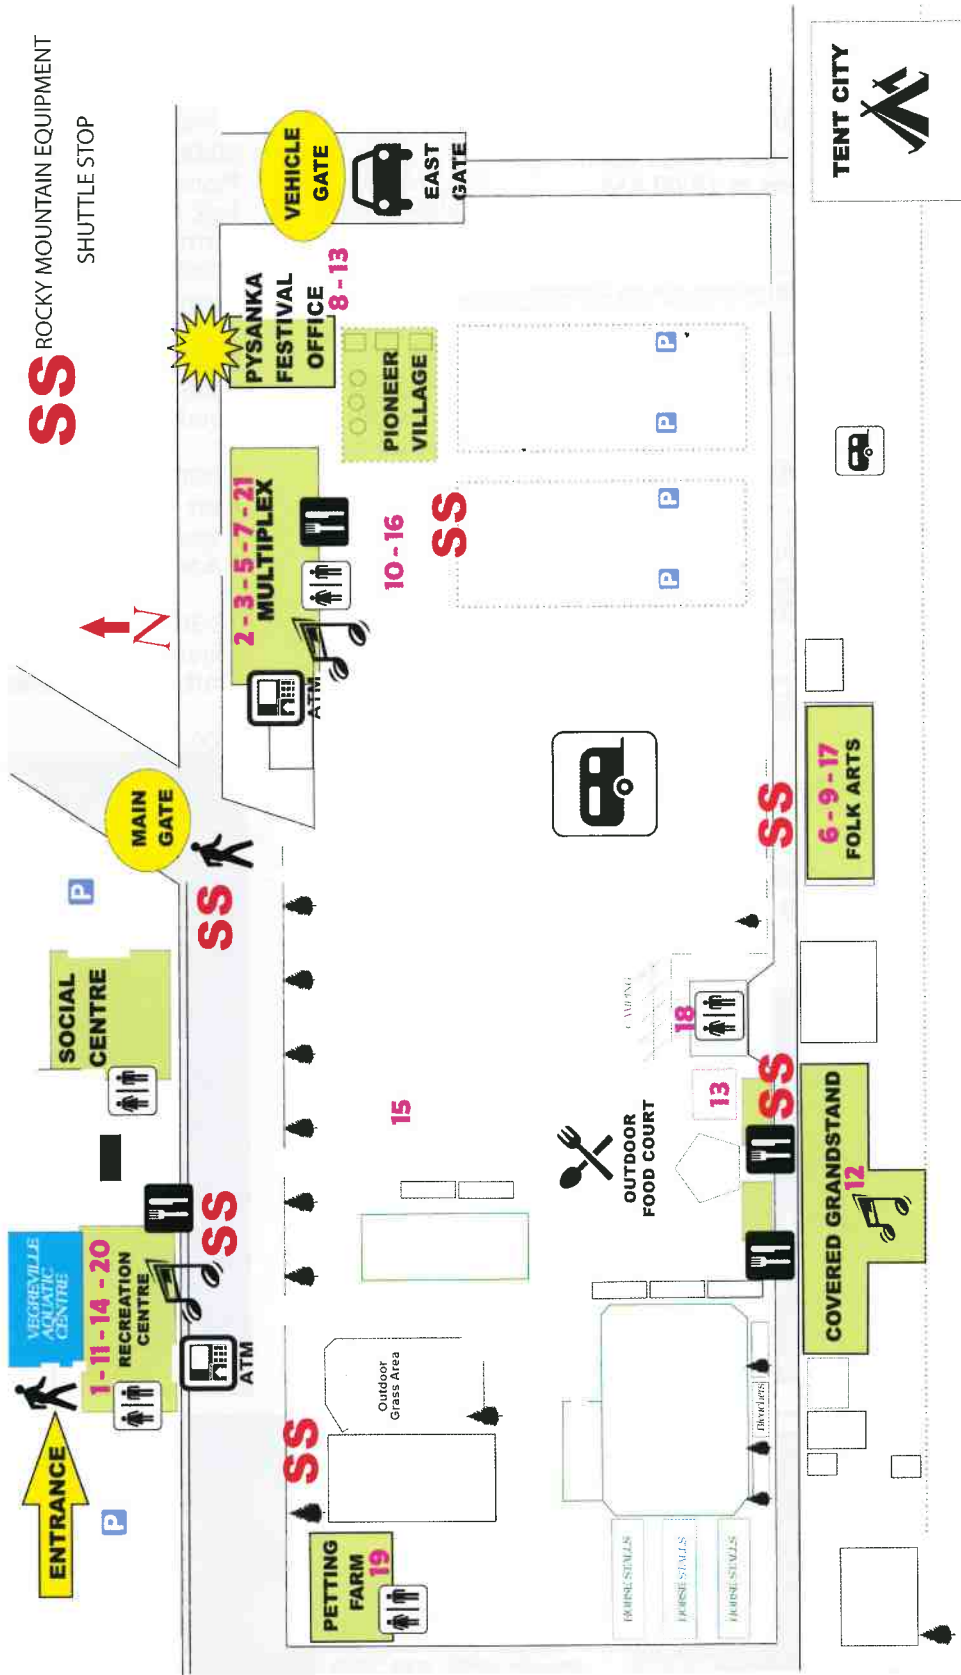

INFORMATION

All events/venues/performers subject to change if due to any act of nature, tragedy or illness, scheduling conflicts, etc.

All times still subject to change.

MAPLEGEND

- Artist Marketplace **1**
- Band Showcase **2**
- Beer Gardens **3**
- Competitions **5**
- Craft Corner **6**
- Cultural Showcase **7**
- Farmers' Market **10**
- Festival Office **8**
- Folk Arts Display **9**
- Grandstand Shows **12**
- Grandstand Tickets **13**
- Information **11**
- Marketplace/Tradeshow **14**
- Pioneer Village Demos **16**
- Pysanka Games **15**
- Workshops **17**
- Showers **18**
- Thistle Hill Petting Zoo **19**
- Zabavas **21**
- Shuttle Stop **SS**